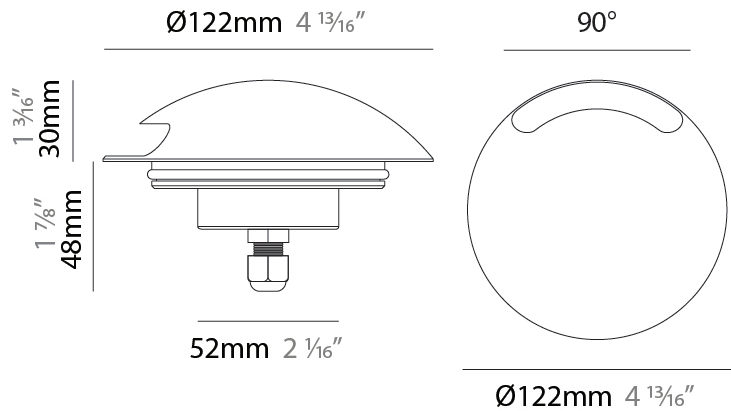

E12I0075-

base number   Color   Finish
Temperature   Options

1. To build a product code in our configurator select the specify button on the base model # product page
2. To build a manual product code on this datasheet choose from the options listed below in blue font and add the suffix to the base model #

GENERAL

Series: Explorer 125-1
Brand: Unonovesette
Division: Exterior
Mounting Type: Recessed
Mounting Location: In-Ground
Subcategory: Drive Over

PHYSICAL

Shape: Round
Diameter (mm): 122
Diameter (in): 4 13/16
Height (mm): 78
Depth (mm): 48
Height (in): 3 1/16
Depth (in): 1 7/8
Light Distribution: Direct
Load Resistance (kg): Drive Over Up to 2500Kgs
Load Resistance (lbs): Drive Over Up to 5511Lbs
Diffuser: Extra clear tempered 6mm
Fixture Finish: [SWS](#) / [ASB](#) / [PSB](#)
Fixture Material: Extruded Aluminum
Cable Details: 35cm NS20N PCP 2x0,5mm2
Cut-out Measurements: 88mm/3 7/16"

ELECTRICAL

Lamp Type: LED
Input Wattage (W): 9
Dimming: Non-Dimmable
Driver Included: No
Driver Location: Remote
Driver Type: Constant Voltage - Universal
Driver Class: Class 2
Input Voltage (V): 120 - 277
Output Voltage (V): 24
Upon Request: Tri-Mode Dimming

LED

Color Temperature (*K): [2700](#) / [3000](#) / [4000](#)
Max. Delivered Lumen (lm): 730 (3000K)
CRI: >90 CRI
Lamp Life (hrs): 50000

OPTICAL

Optic°: 20 / 90

RATINGS AND CERTIFICATIONS

Certified By: Certified for North American Standards
IP rating: IP68 (not for permanent immersion)
IK Rating: IK10