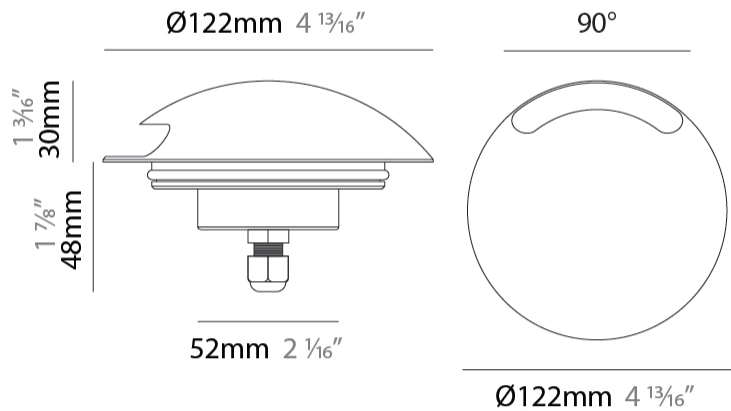

base number   Color   Finish
Temperature   Options

1. To build a product code in our configurator select the specify button on the base model # product page
2. To build a manual product code on this datasheet choose from the options listed below in blue font and add the suffix to the base model #

GENERAL

Series: Explorer 125-1
Brand: Unonovesette
Division: Exterior
Mounting Type: Recessed
Mounting Location: In-Ground
Subcategory: Drive Over

PHYSICAL

Shape: Round
Diameter (mm): 122
Diameter (in): 4 ¹³/₁₆
Height (mm): 78
Depth (mm): 48
Height (in): 3 ¹/₁₆
Depth (in): 1 ⁷/₈
Light Distribution: Direct
Load Resistance (kg): Drive Over Up to 2500Kgs
Load Resistance (lbs): Drive Over Up to 5511Lbs
Diffuser: Extra clear tempered 6mm
Fixture Finish: [SWS](#) / [ASB](#) / [PSB](#)
Fixture Material: Extruded Aluminum
Cable Details: 35cm NS20N PCP 2x0,5mm2
Cut-out Measurements: 88mm/3 7/16"

ELECTRICAL

Lamp Type: LED
Input Wattage (W): 5
Dimming: Non-Dimmable
Driver Included: No
Driver Location: Remote
Driver Type: Constant Voltage - Universal
Driver Class: Class 2
Input Voltage (V): 120 - 277
Output Voltage (V): 24
Upon Request: Tri-Mode Dimming

LED

Color Temperature (*K): [2700](#) / [3000](#) / [4000](#)
Max. Delivered Lumen (lm): 515 (3000K)
CRI: >90 CRI
Lamp Life (hrs): 50000

OPTICAL

Optic°: 20 / 90

RATINGS AND CERTIFICATIONS

Certified By: Certified for North American Standards
IP rating: IP68 (not for permanent immersion)
IK Rating: IK10